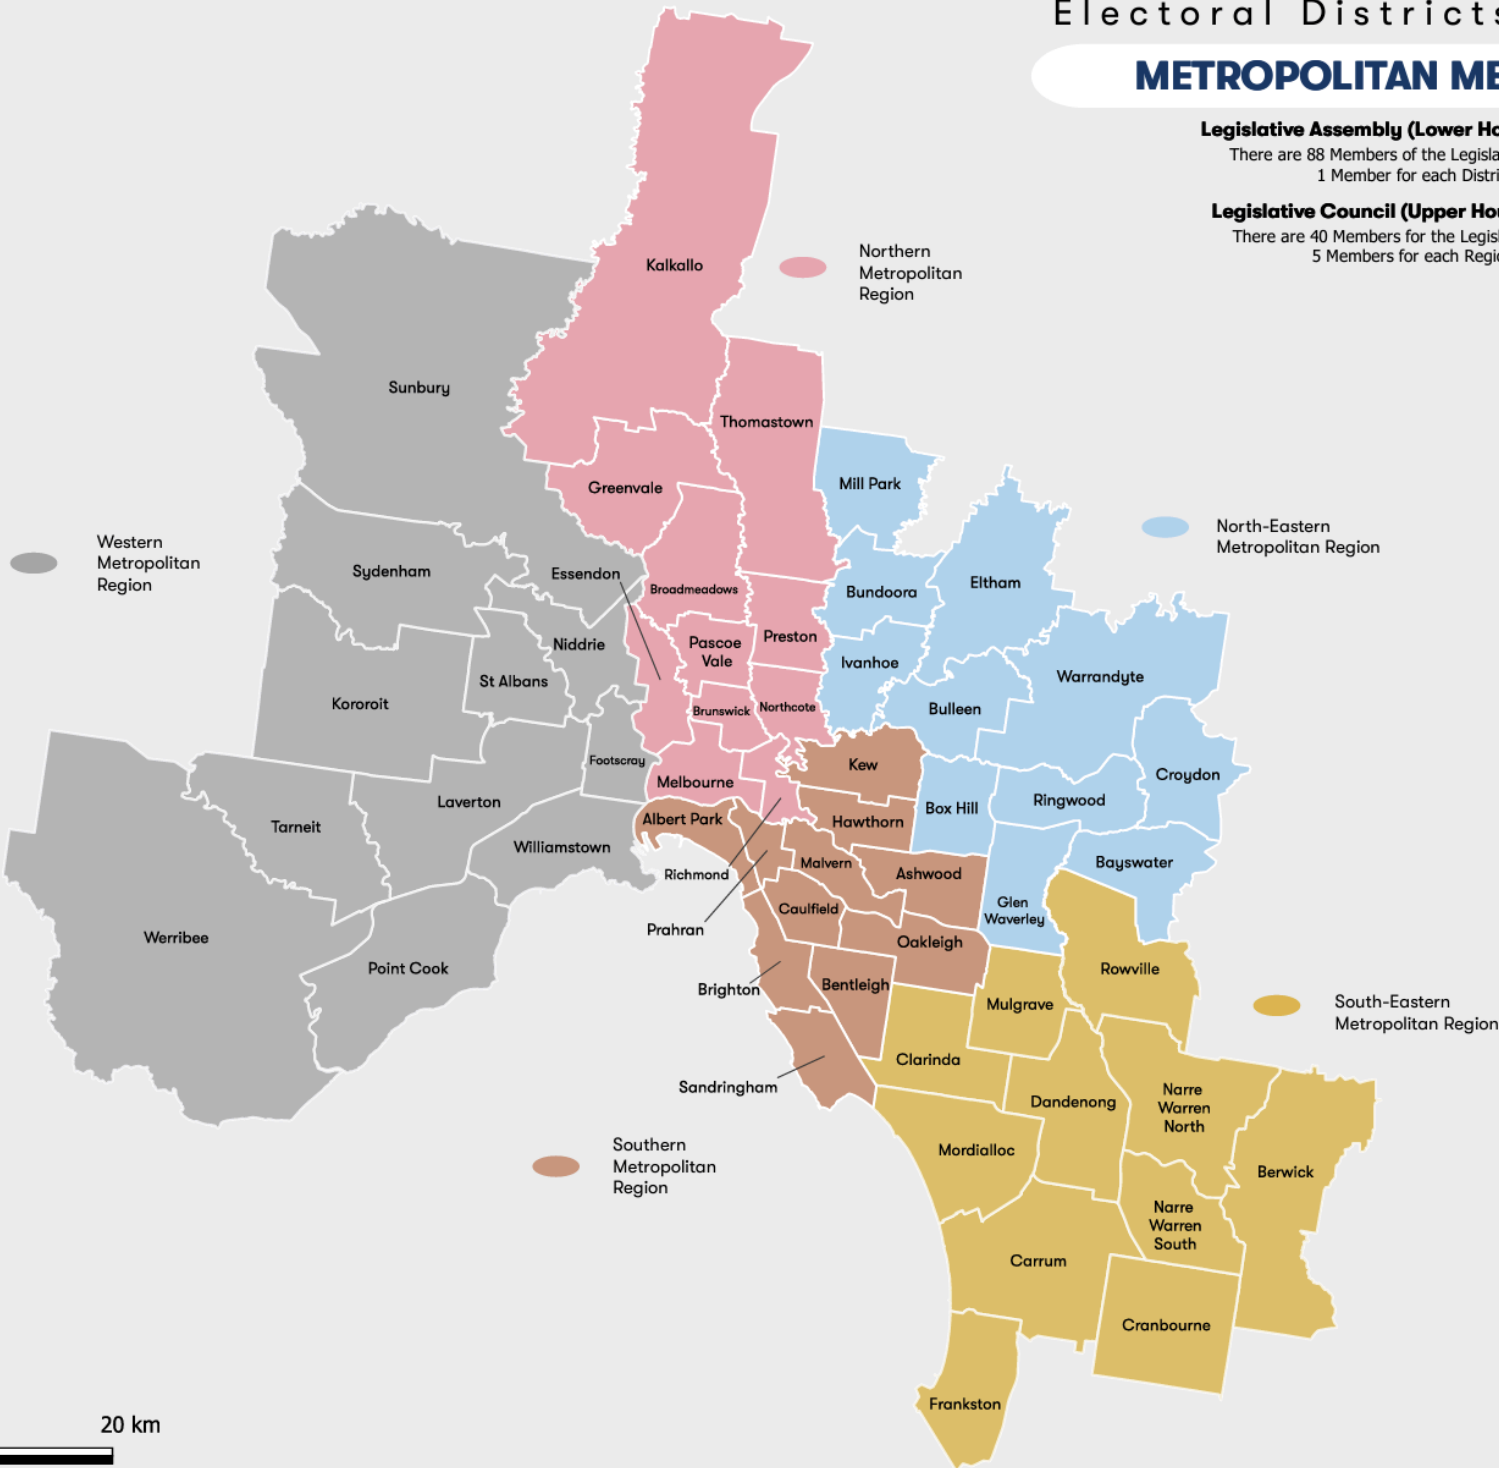

REGIONAL - WESTERN VICTORIA				
SUBURB AND ADDRESS	MORNING	AFTERNOON	EVENING	INSTRUCTOR CONTACT DETAILS
TORQUAY Senior Citizens 16 Price Street			Monday 5.45pm – 7.15pm (BEG, IMP)	BAYSIDE LINEDANCERS - Peta Connell 0425 873 291 peta-mc@live.com.au

Electoral Districts & Regions

METROPOLITAN MELBOURNE

Legislative Assembly (Lower House) Districts

There are 88 Members of the Legislative Assembly
1 Member for each District

Legislative Council (Upper House) Regions

There are 40 Members for the Legislative Council
5 Members for each Region

Electoral Districts & Regions

REGIONAL VICTORIA

Legislative Assembly (Lower House) Districts

There are 88 Members of the Legislative Assembly
1 Member for each District